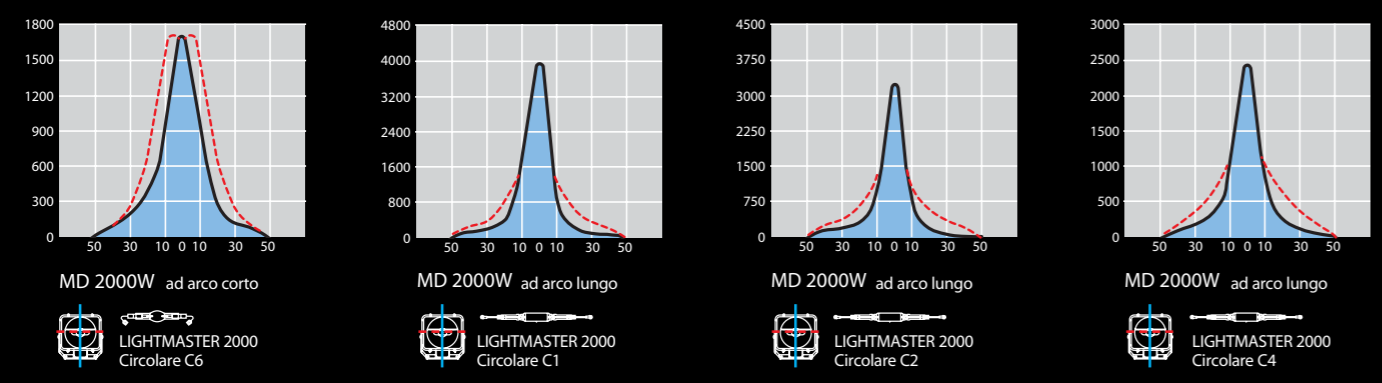

© pmhtrus.it | 08

Curve fotometriche | Photometric curves

Circolare  
Circular

Circolare  
Circular

Lampade | Lamps  
MD 2000W ad arco corto  
HQI-TS 2000/DS

**SKY  
CANNON**