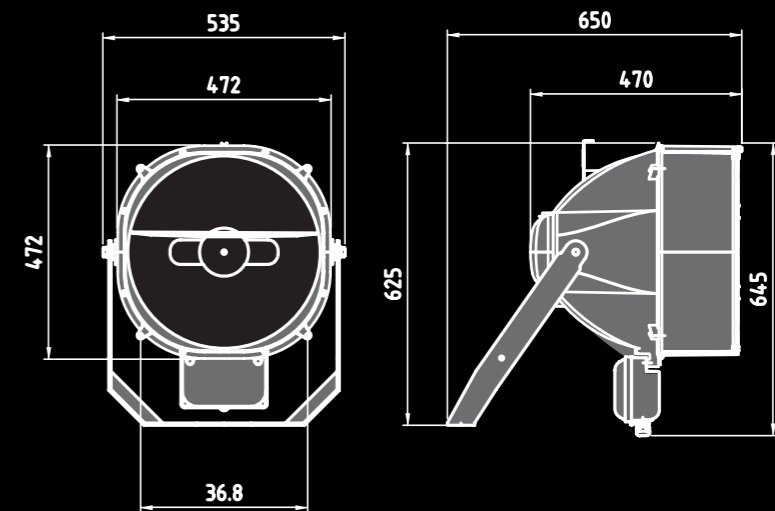

© pmhtrus.it | 08

Curve fotometriche | Photometric curves

Circolare  
Circular

Circolare  
Circular

Lampade | Lamps  
MD 2000W ad arco corto  
HQI-TS 2000/DS

**SKY  
CANNON**